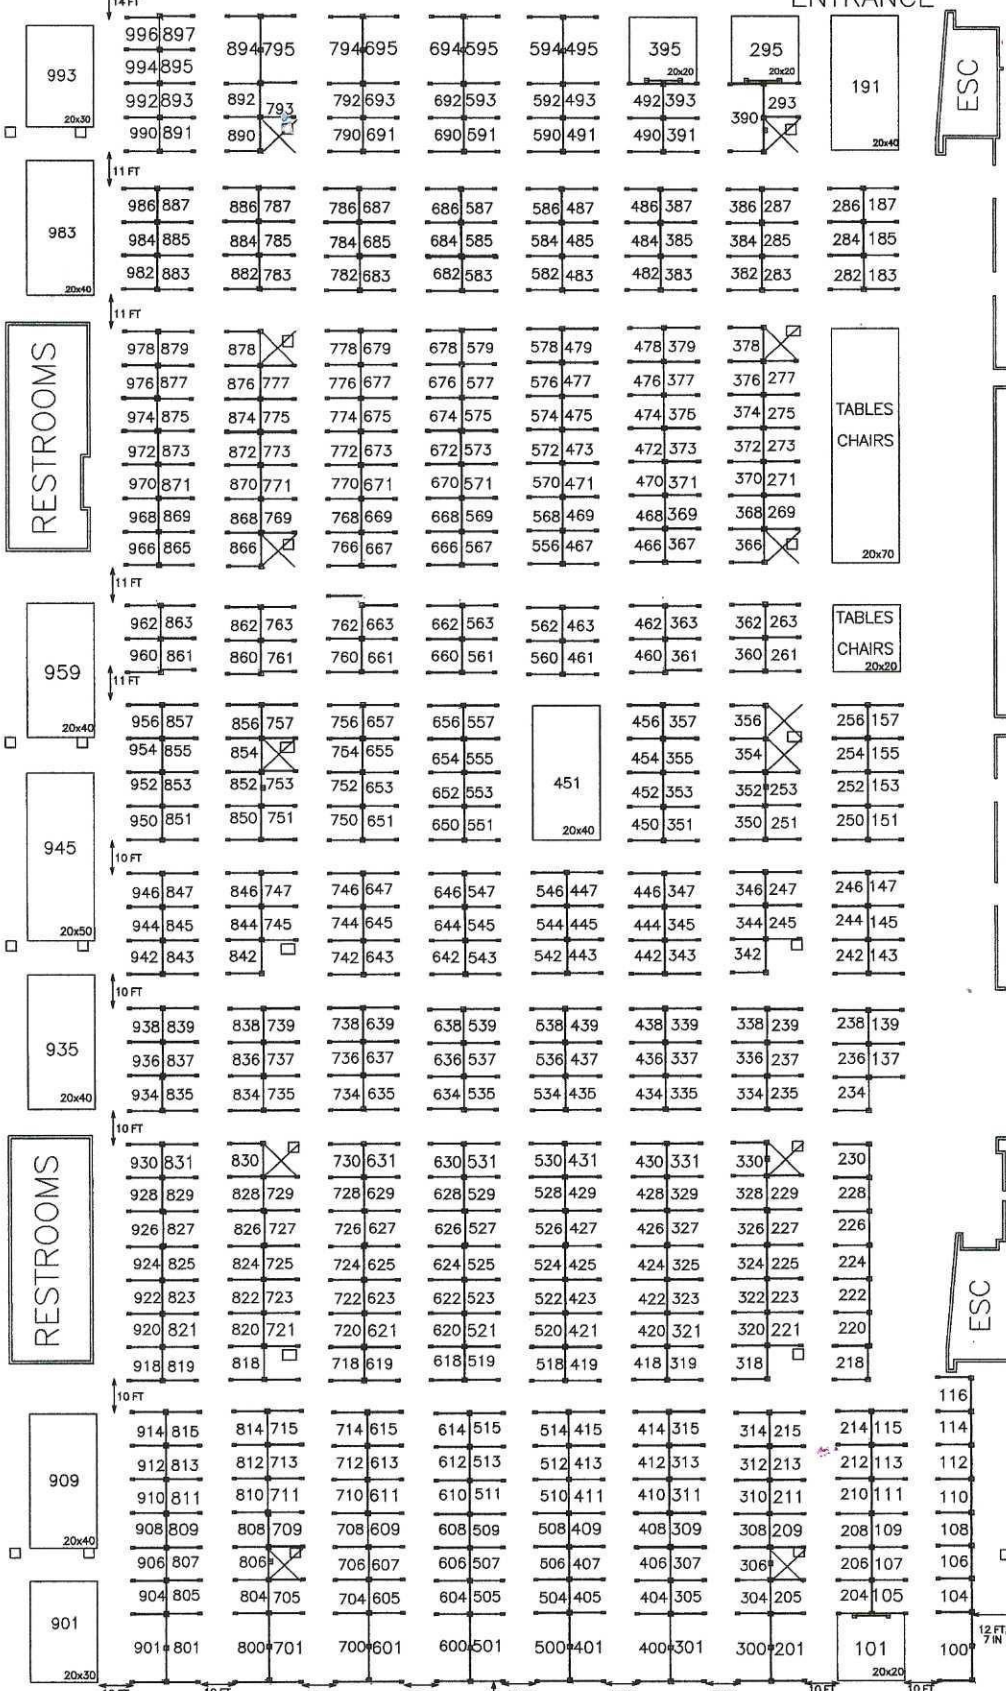

Anaheim Home & Garden Show

Anaheim Convention Center • April 29-30 & May 1, 2022

Specialty Shows + Events
714-622-5031
Hall D

RCS ELECTRIC SHOW OFFICE

WEST EXIT ENTRANCE

EXIT EXIT EXIT EXIT EXIT EXIT EXIT

LOBBY ENTRANCE

TO HALL C

FREIGHT ELEVATOR

CONCESSIONS

TABLES CHAIRS

TABLES CHAIRS

RESTROOMS

RESTROOMS

ESC

ESC

12 FT 7 IN